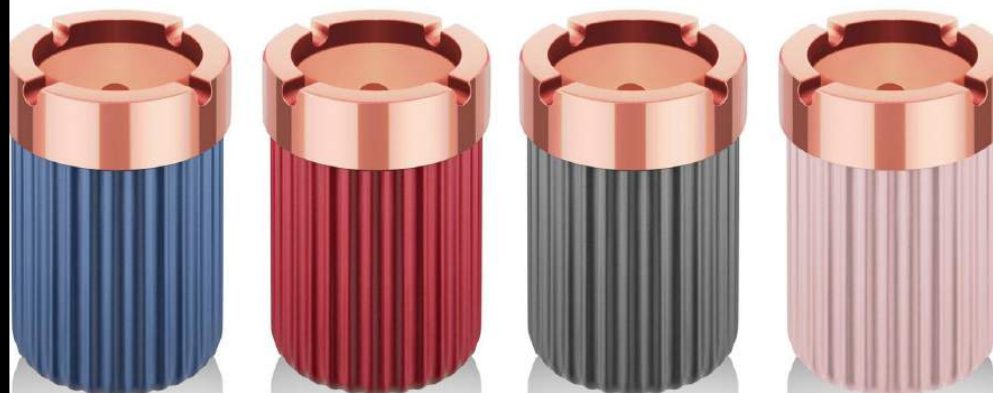

CODE:3314
PRODUCT: ASHTRAY
ÜRÜN ADI: KOKUSUZ KÜLLÜK
BOX IN PCS:64 M3:0,057

DISPLAY
BOX!

eminem®|plastic