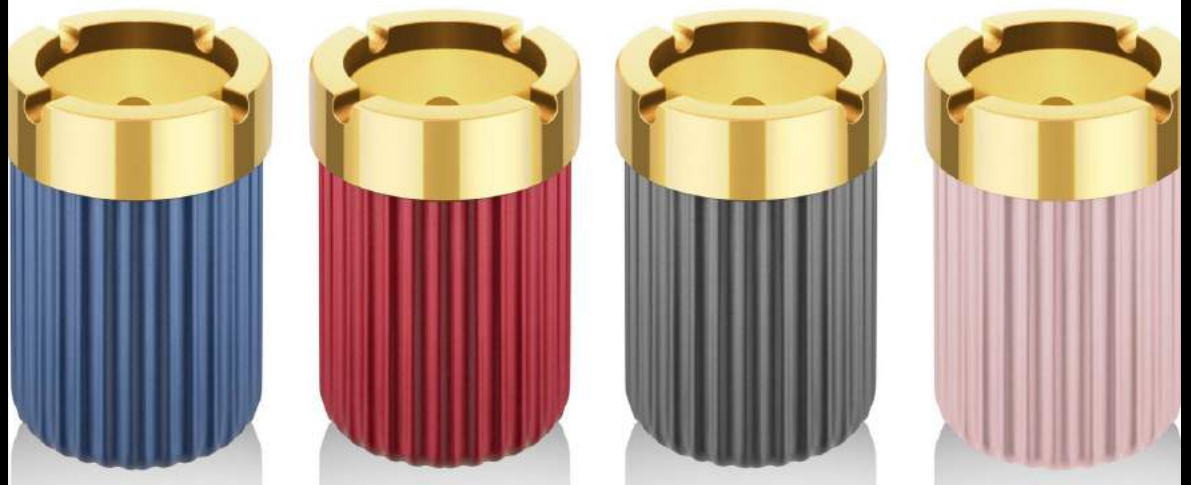

CODE:3316

PRODUCT:LÜX ASHTRAY

ÜRÜN ADI:LÜX KOKUSUZ KÜLLÜK

BOX IN PCS:64 M3:0,057

DISPLAY
BOX!

eminem®|plastic